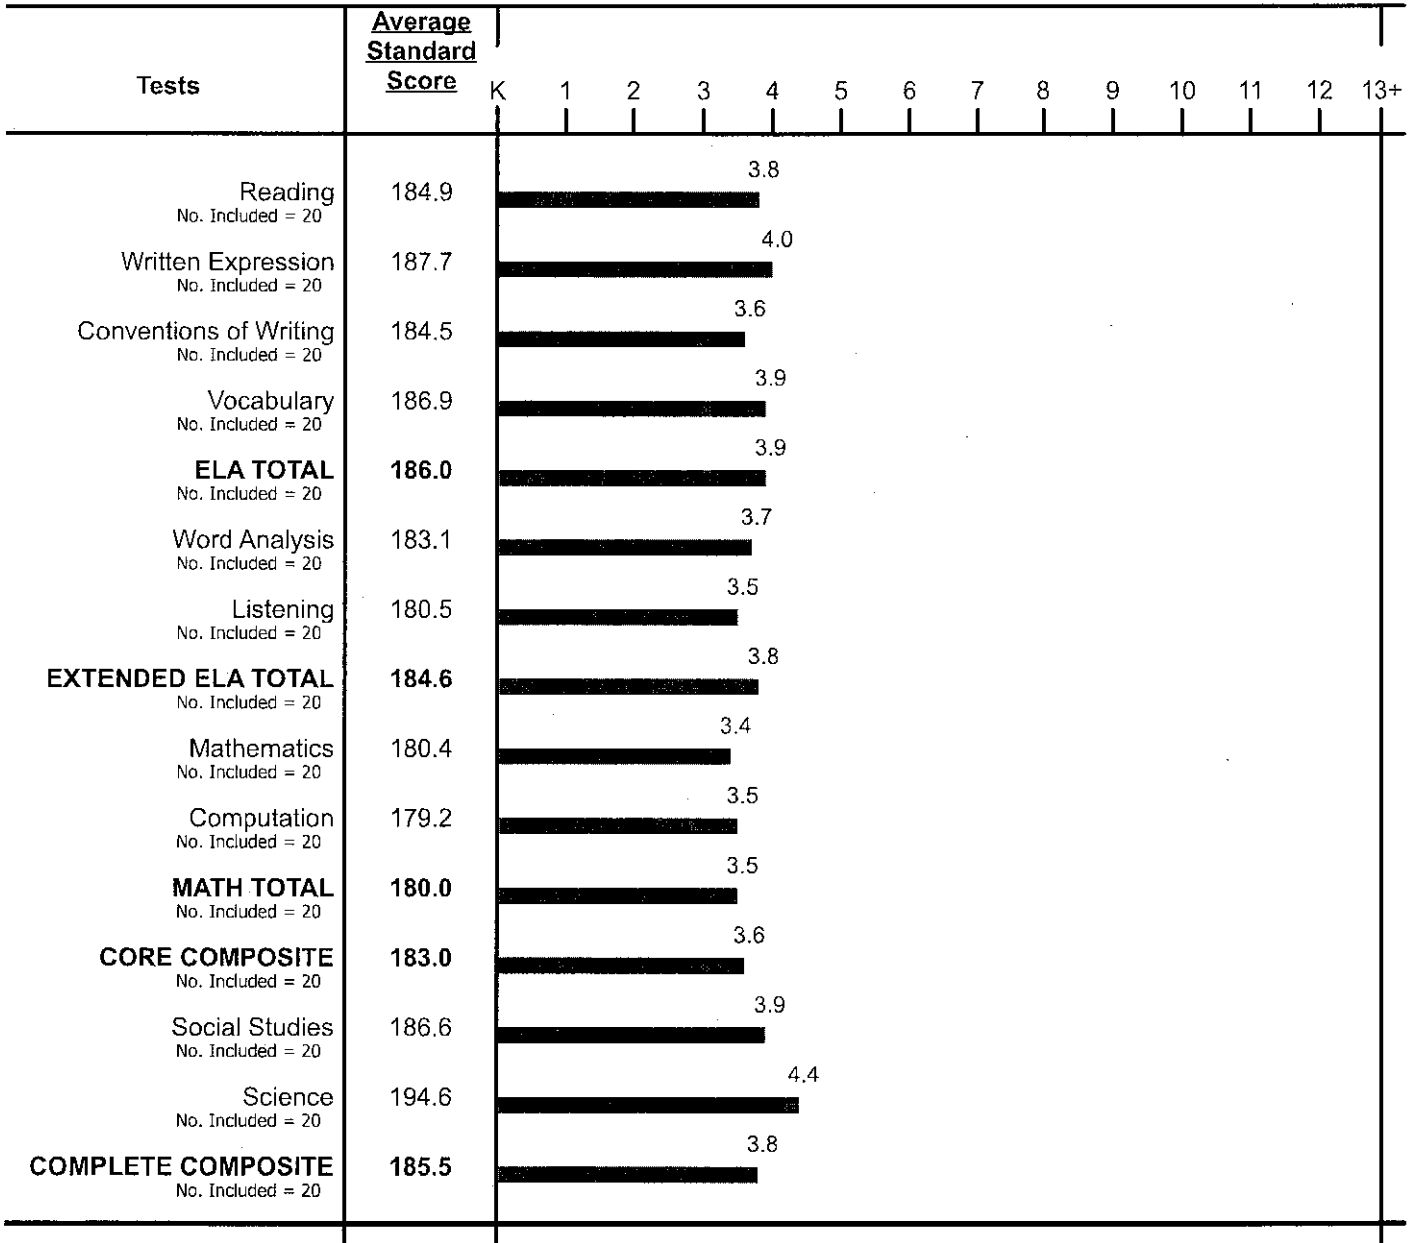

Group Profile for Sacred Heart

Group Code: 175

Iowa Assessments™

Form: E

Test Date: 10/02/2017

Norms: Fall 2011

Grade: 3

Level: 9

Building: Sacred Heart

Arch: Detroit Archdiocese

Grade Equivalent of Average SS

Students coded in the office use section of answer documents are excluded from group averages

Report Date 1/22/2018

Copyright Houghton Mifflin Harcourt. All Rights Reserved.