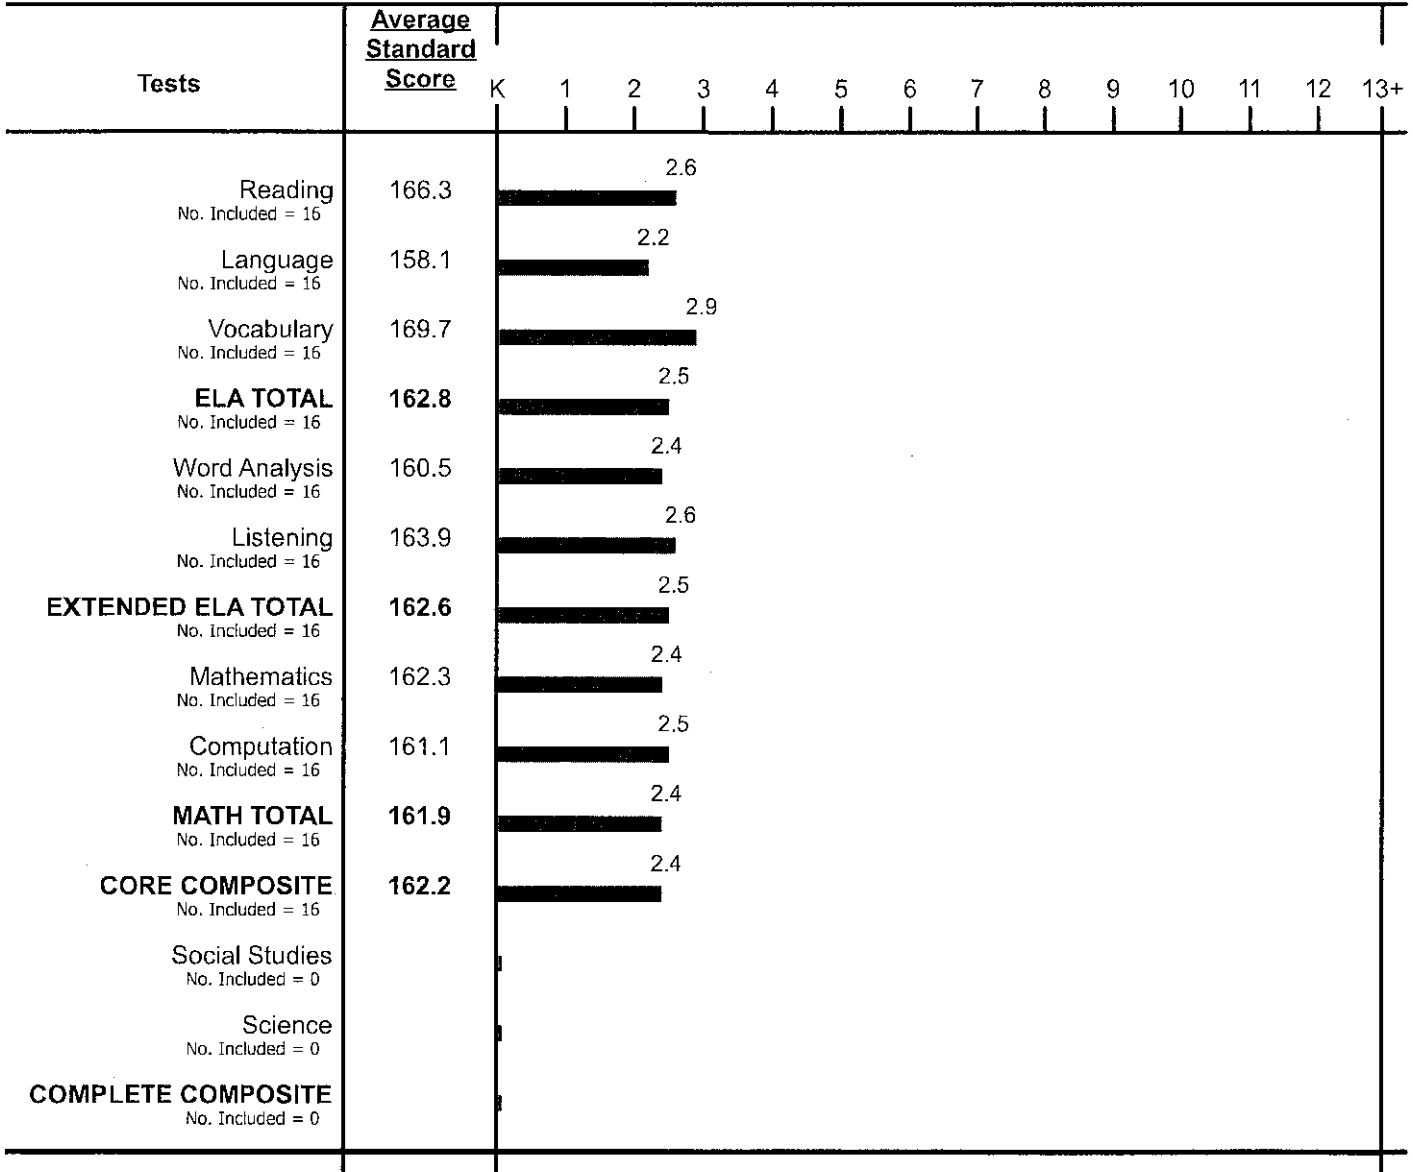

Group Profile for Sacred Heart

Group Code: 175
Iowa Assessments™
Form: E
Test Date: 10/02/2017
Norms: Fall 2011

Grade: 2

Level: 7

Arch: Detroit Archdiocese

Building: Sacred Heart

Grade Equivalent of Average SS

Students coded in the office use section of answer documents are excluded from group averages

Report Date 1/22/2018

Copyright Houghton Mifflin Harcourt. All Rights Reserved.