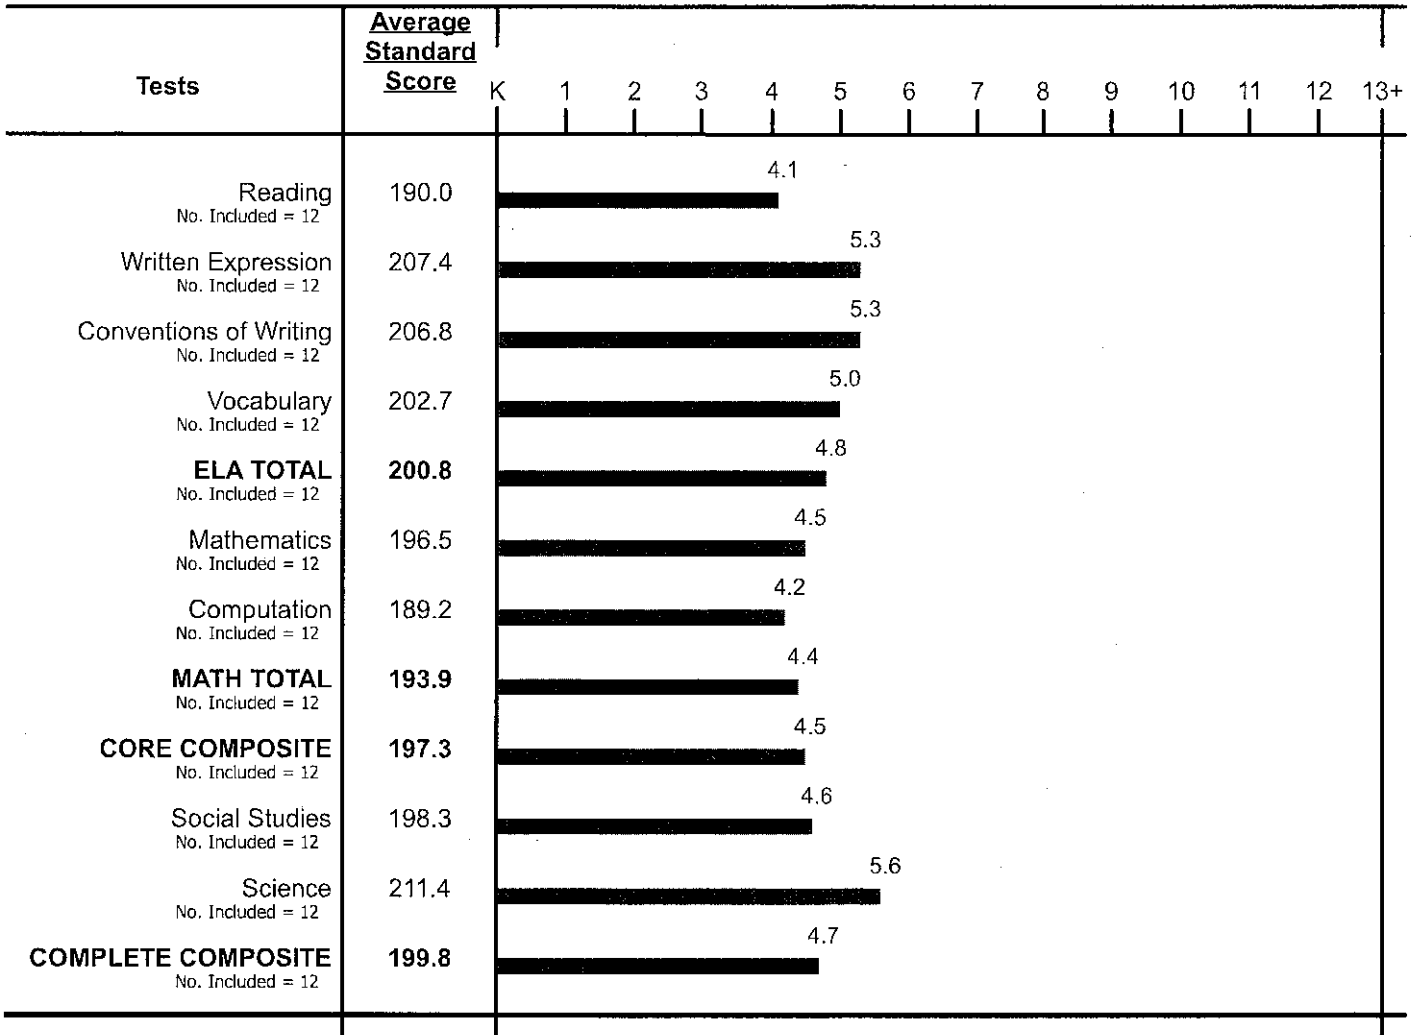

Group Profile for Sacred Heart

Group Code: 175
Iowa Assessments™

Grade: 4

Level: 10

Arch: Detroit Archdiocese

Form: E

Test Date: 10/02/2017

Building: Sacred Heart

Norms: Fall 2011

Grade Equivalent of Average SS

Students coded in the office use section of answer documents are excluded from group averages

Report Date 1/22/2018

Copyright Houghton Mifflin Harcourt. All Rights Reserved.